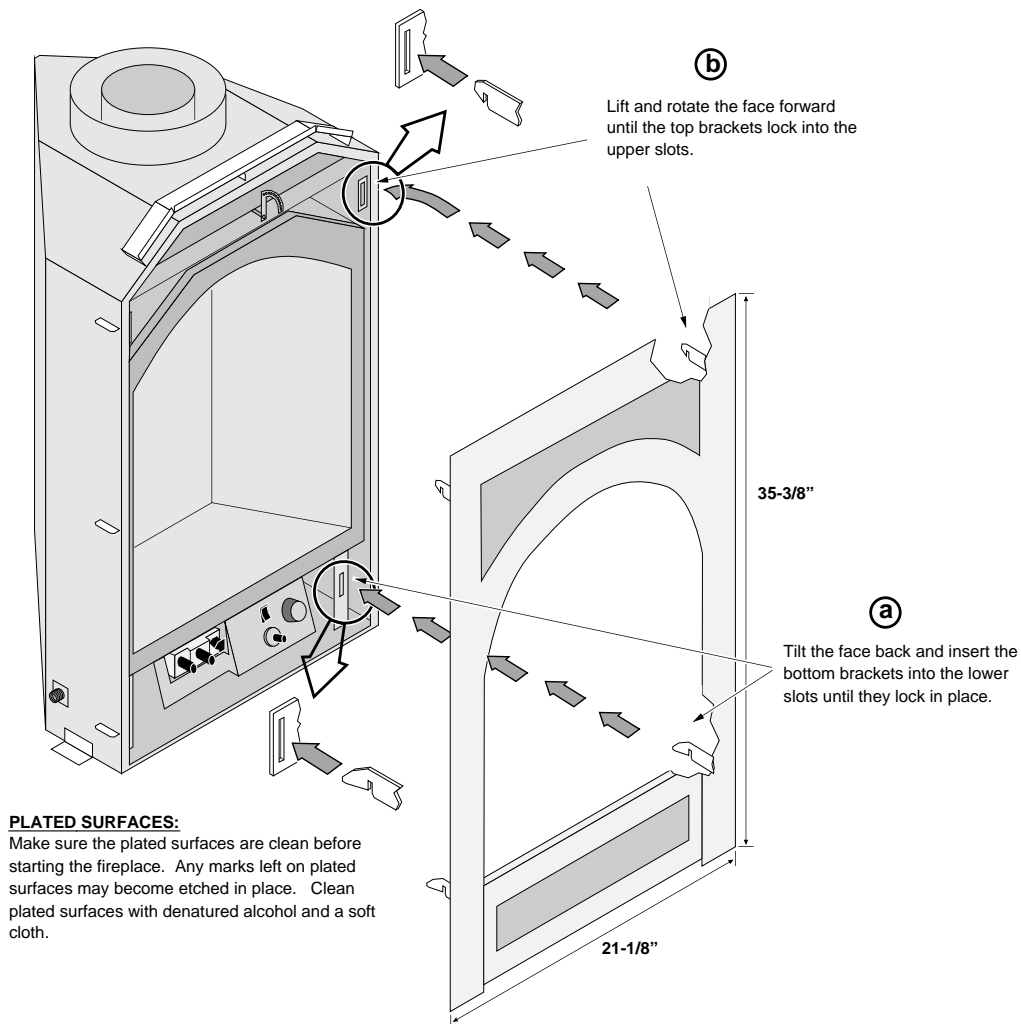

Avalon Hideaway Face

COMPATIBILITY

- Avalon Hideaway Fireplace

PACKING LIST

- Face

PART NUMBERS

Victorian Lace Charcoal	98500355
Victorian Lace Nickel	98500356

INSTALLATION INSTRUCTIONS

- ! Turn off gas to the appliance and make sure it has fully cooled prior to conducting service.
- 1 Install the face as shown in the illustration below.

Gold or Nickel Surfaces

Use denatured alcohol and a soft cloth to clean gold or nickel surfaces. Marks left on the surface may damage the face.