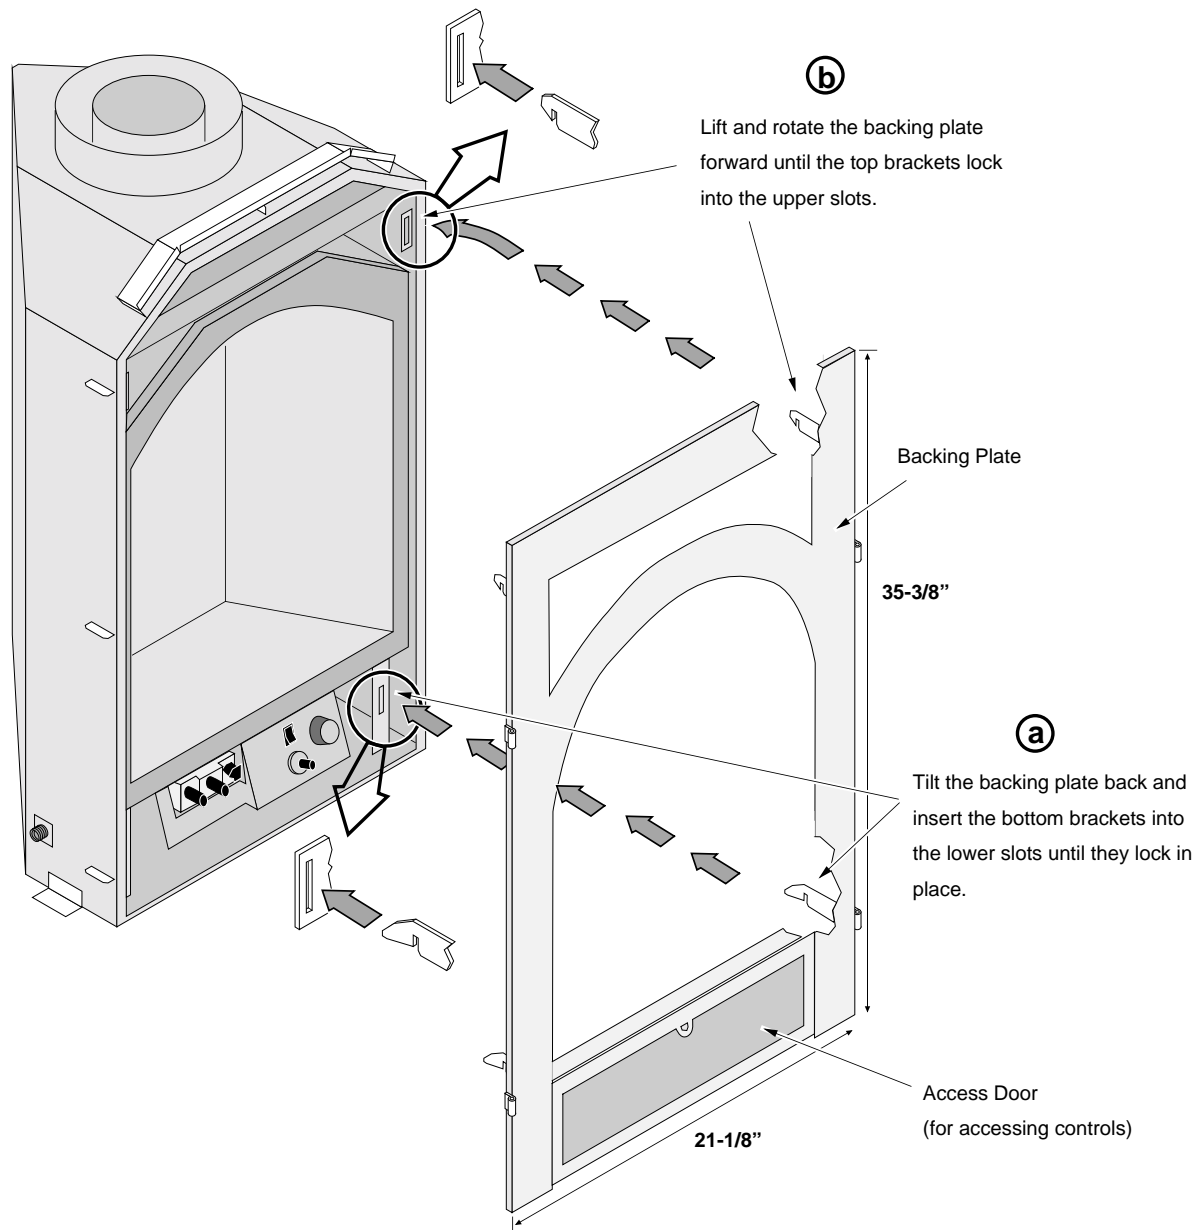

COMPATIBILITY

- Avalon Hideaway Fireplace

PACKING LIST

- Face (includes Backing Plate and Doors)
- (2) Handles (Bungalow only)
- (4) 8-32 x 1/2" Screws (Bungalow only)

INSTALLATION INSTRUCTIONS

- ! Turn off gas to the appliance and make sure it has fully cooled prior to conducting service.
- 1 Remove the backing plate from the doors. Install the backing plate as shown in the illustration below.

Avalon Hideaway Face - Bungalow (98500358) - Tree of Life (98500351)

- 2 Hang the left and right doors on the backing plate. On the Bungalow face attach the handles to the doors with the included screws.

a Hold each door at a 90° angle to the backing plate and hang in place.

b Attach the handles to the doors with the included screws.