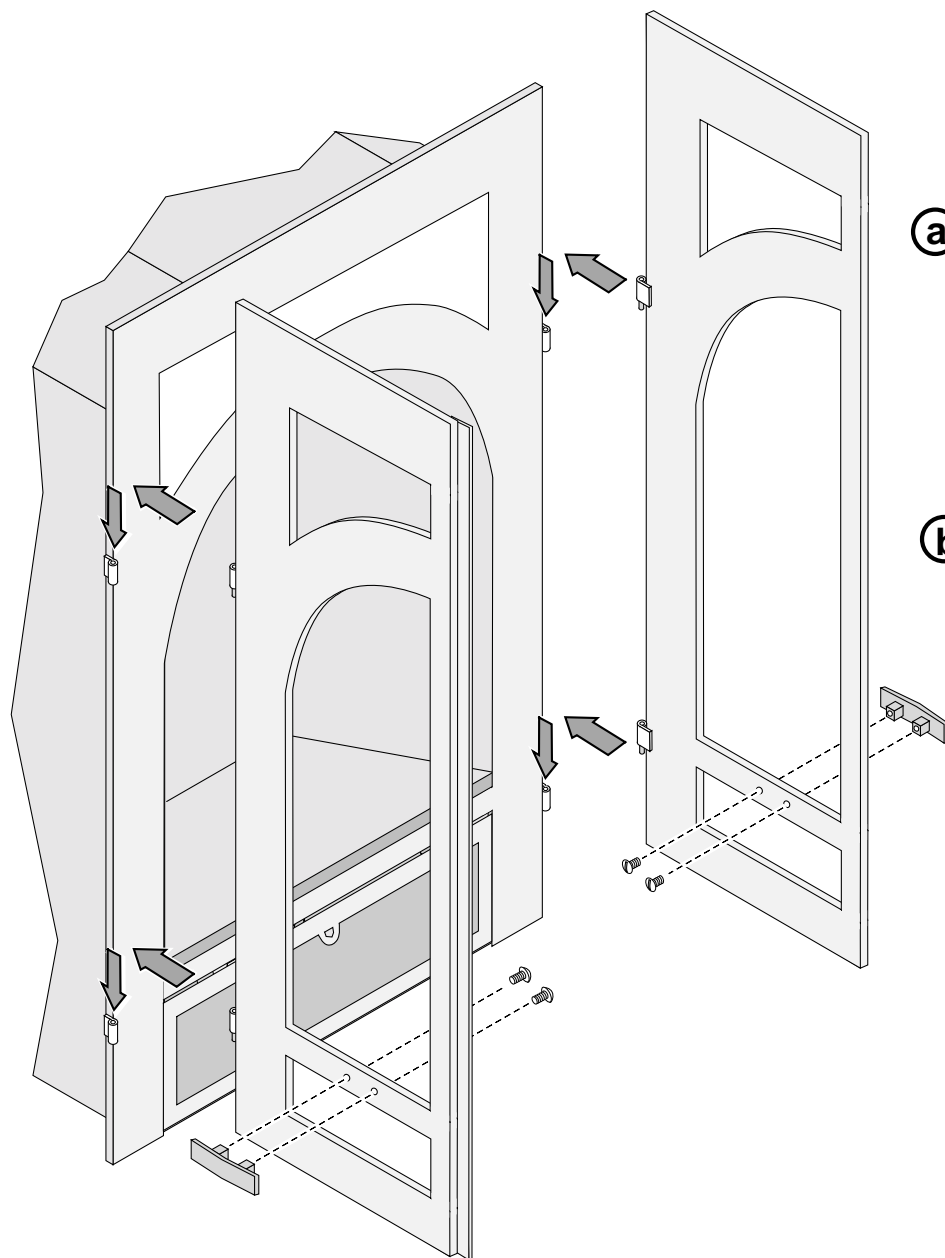

COMPATIBILITY

- Avalon Hideaway Fireplace

PACKING LIST

- Face (includes Backing Plate and Doors)
- (2) Handles (Bungalow only)
- (4) 8-32 x 1/2" Screws (Bungalow only)

INSTALLATION INSTRUCTIONS

- ! Turn off gas to the appliance and make sure it has fully cooled prior to conducting service.
- 1 Remove the backing plate from the doors. Install the backing plate as shown in the illustration below.

Avalon Hideaway Face - Bungalow (98500358) - Tree of Life (98500351)

- 2 Hang the left and right doors on the backing plate. On the Bungalow face attach the handles to the doors with the included screws.

a Hold each door at a 90° angle to the backing plate and hang in place.

b Attach the handles to the doors with the included screws.