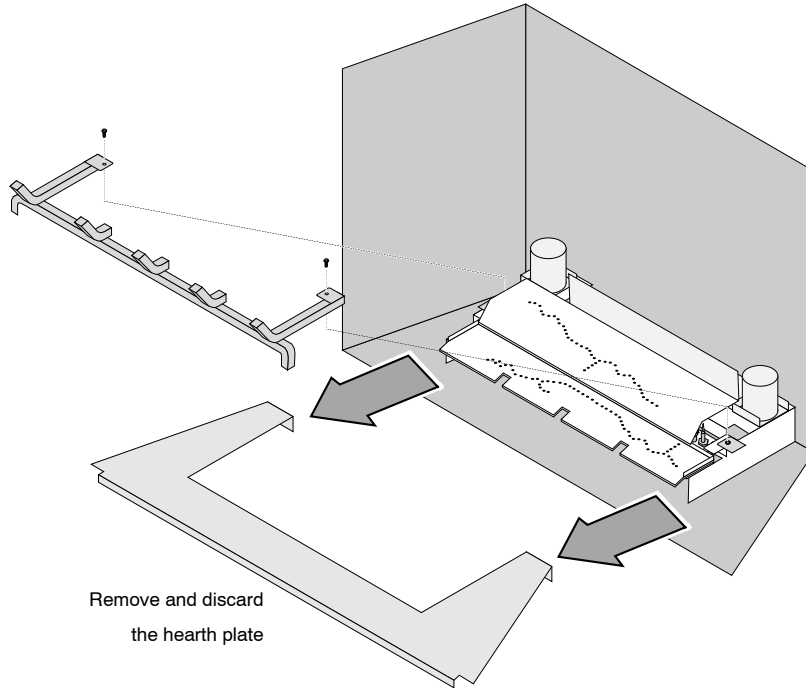

- 1 Remove the glass frame and logs (see the installation manual for details).
- 2 Follow the directions below to prepare the firebox.

864TRV

Remove the burners (see the installation manual for details)
Remove and discard the hearth plate.

864HH

Remove and discard the hearth plate (see illustration above).

864 Fireback Installation

SKU # 96100262 – 96100265 – 96100264 - 96100266

864 GS

Follow the steps below to prepare the firebox.

Remove and discard
the hearth plate