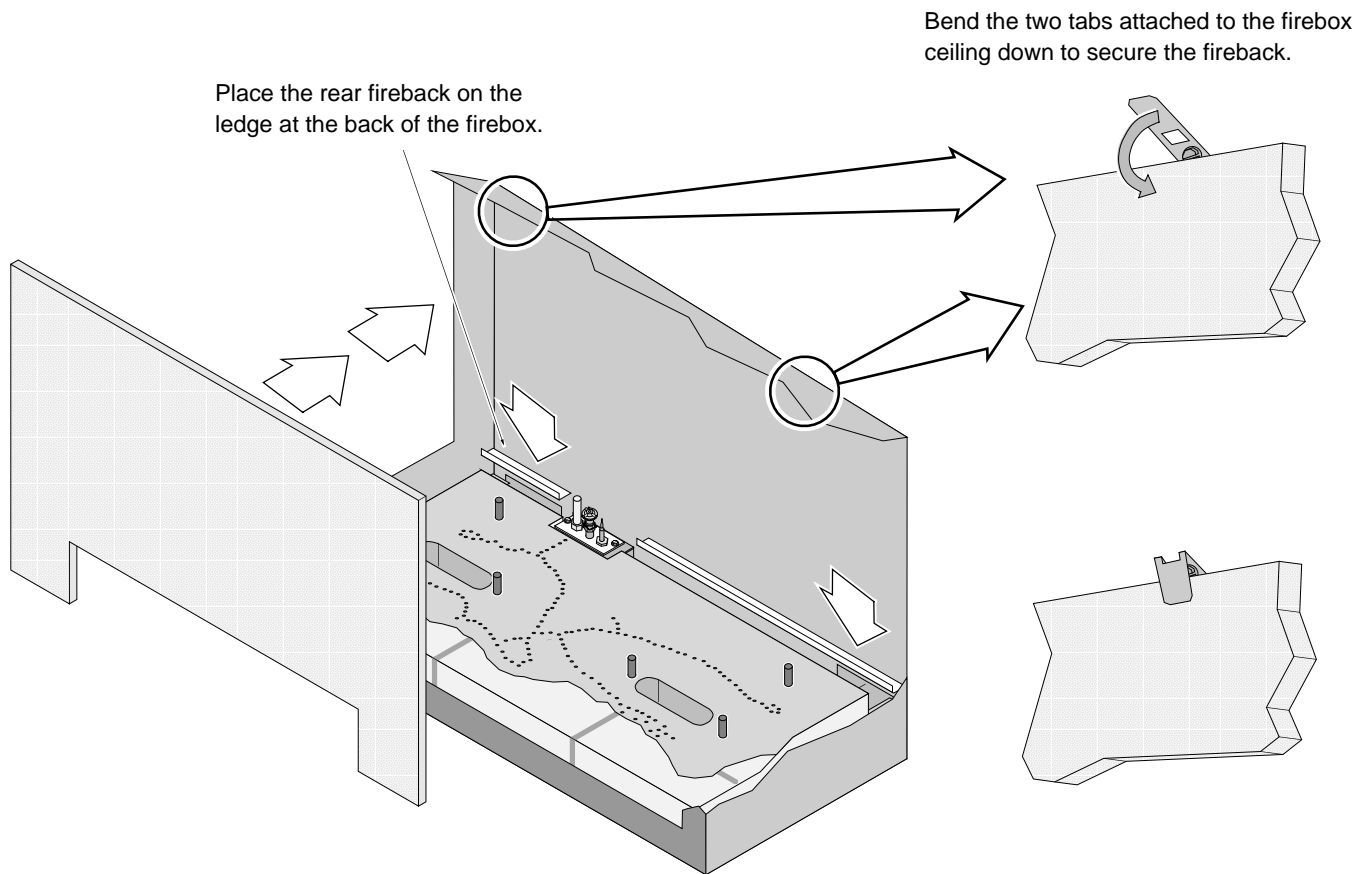

Tree of Life Fireback Installation

SKU # 96100231 (Brick & Herringbone)

Compatibility

- Tree of Life Rev 001 (SN 3306-04821 or greater)

Packing List

- Rear Fireback

Installation

WARNING Turn off gas to the appliance and make sure it has fully cooled prior to conducting service.

- 1 Remove the glass frame and logs (see the manual for details).
- 2 Install the firebacks following the directions below.

- 3 Restore the stove to the correct configuration.