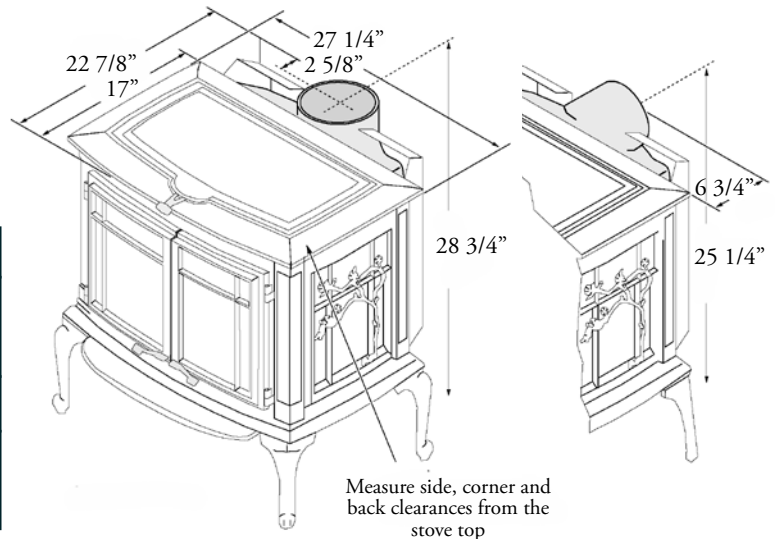

Minimum Hearth Pad Dimensions

39 1/4" wide x 45" deep

Clearances To Combustibles

	Single Wall Connector	Single Wall Connector w/Pipe Shield	Reduced Clearance Double Wall Connector
A = Sidewall to Stove	18"	18"	18"
B = Backwall to Stove	27 1/4"	17 1/4"	20 3/4"
C = Corner Wall to Stove	19"	14"	14"
D = Pipe to Sidewall	28 3/4"	28 3/4"	28 1/4"
E = Pipe to Backwall	21"	11"	14"
F = Pipe to Corner Wall	23"	18"	17 1/2"