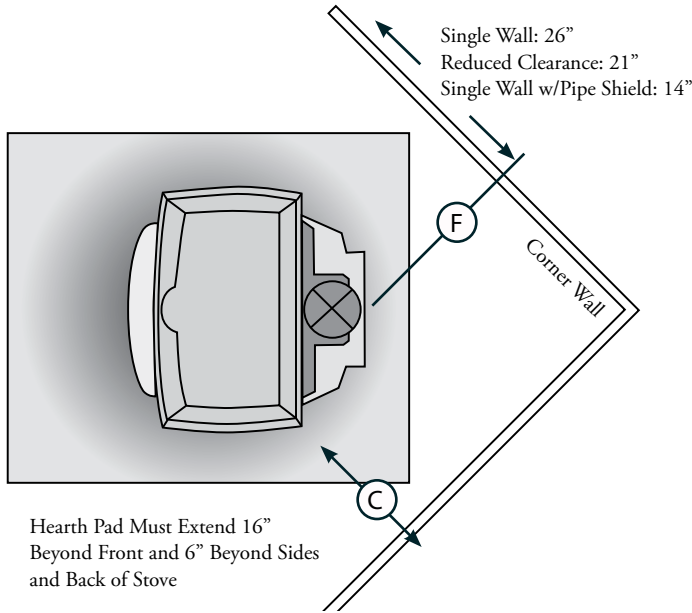

Always consult the Owner's Manual before installing this stove. The Owner's Manual for the stove can be downloaded at www.avalonfirestyle.com

Corner Installation (Top Vent)