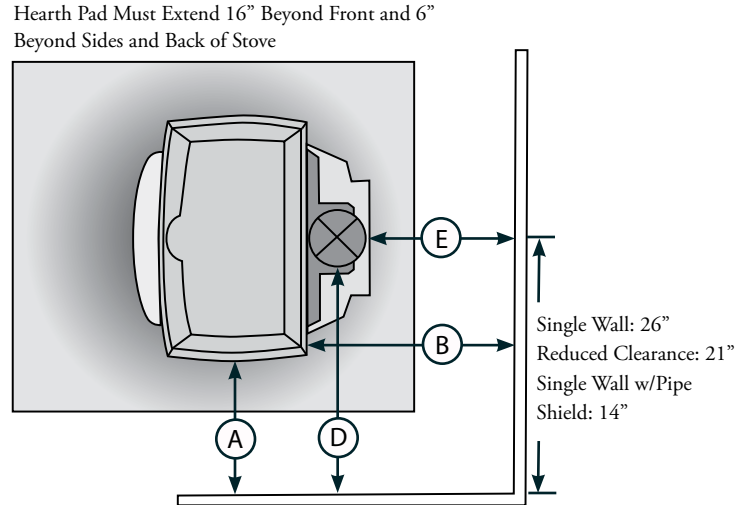

Minimum Hearth Pad Dimensions

39 1/4" wide x 45" deep

Clearances To Combustibles

	Single Wall Connector	Single Wall Connector w/Pipe Shield	Reduced Clearance Double Wall Connector
A = Sidewall to Stove	18"	18"	18"
B = Backwall to Stove	27 1/4"	17 1/4"	20 3/4"
C = Corner Wall to Stove	19"	14"	14"
D = Pipe to Sidewall	28 3/4"	28 3/4"	28 1/4"
E = Pipe to Backwall	21"	11"	14"
F = Pipe to Corner Wall	23"	18"	17 1/2"