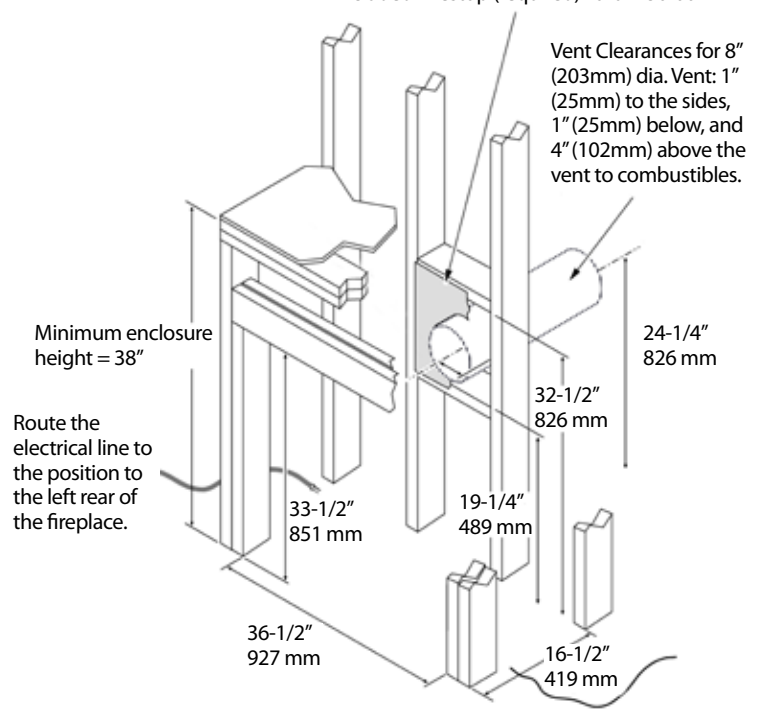

Installation Specifications

Always refer to the and use the Installation Manual for complete install information.

Minimum Framing Dimensions:

Top Vent

Rear Vent

Hearth Requirements:

A non-combustible hearth extension is not required. However, if the heater is installed next to the floor, we recommend a hearth to protect the flooring surface from discoloration.