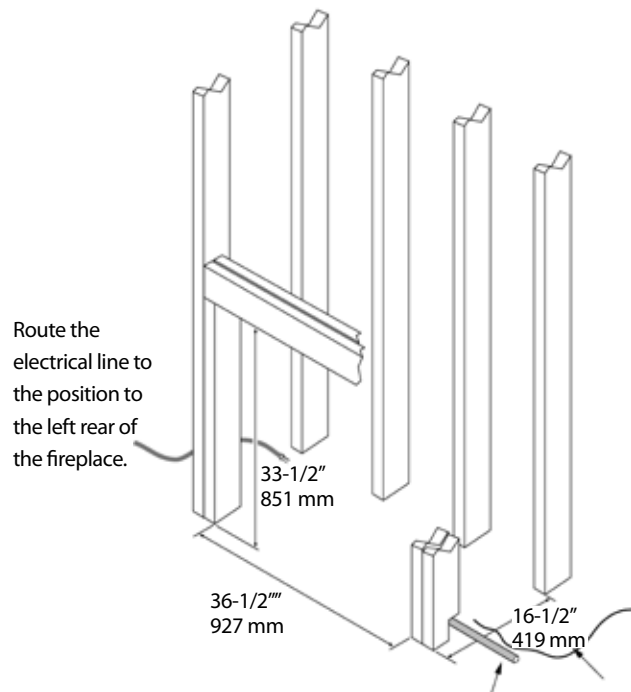

Installation Specifications

Always refer to the and use the Installation Manual for complete install information.

Minimum Framing Dimensions:

Top Vent

Rear Vent

Hearth Requirements:

A non-combustible hearth extension is not required. However, if the heater is installed next to the floor, we recommend a hearth to protect the flooring surface from discoloration.