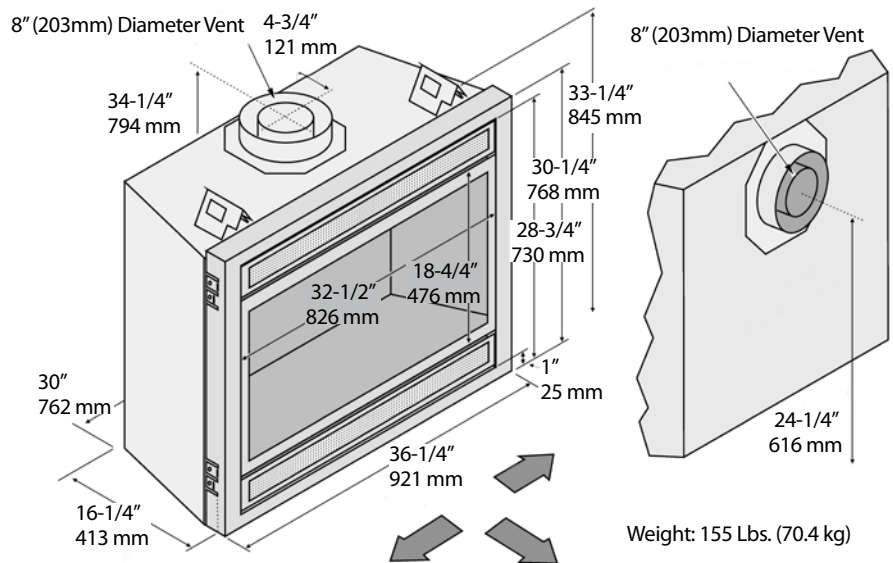

Massachusetts Approval

Submitted to the Massachusetts Board of State Examiners of Plumbers and Gas Fitters

Photos and illustrations are for descriptive purposes only. We reserve the right to improve or change our products without prior notification. Diamond-Fyre™ and all other trademarks belong to Travis Industries, inc. Consult the Owner's Manual for complete installation requirements.